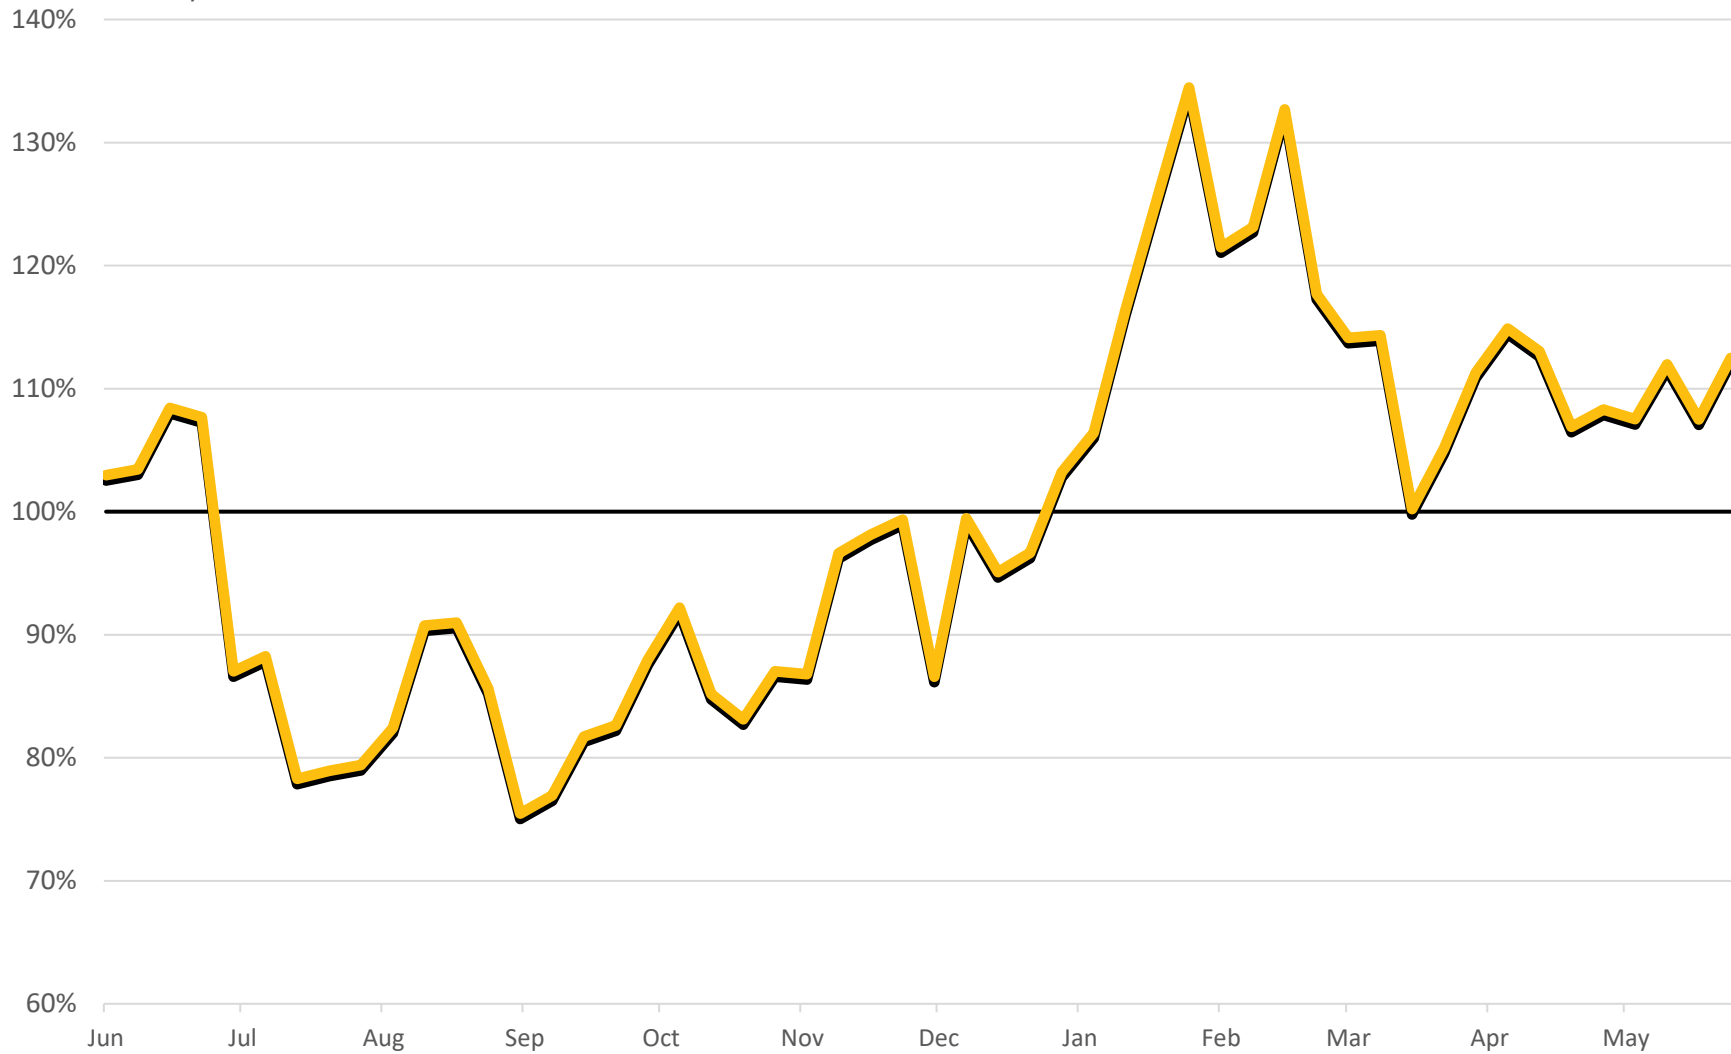

# SEASONAL INDEX: PORTLAND WHITE WHEAT-CHICAGO FUTURES BASIS

Weekly 1990-2020

Weekly Wednesday Close

Source: USDA-AMS