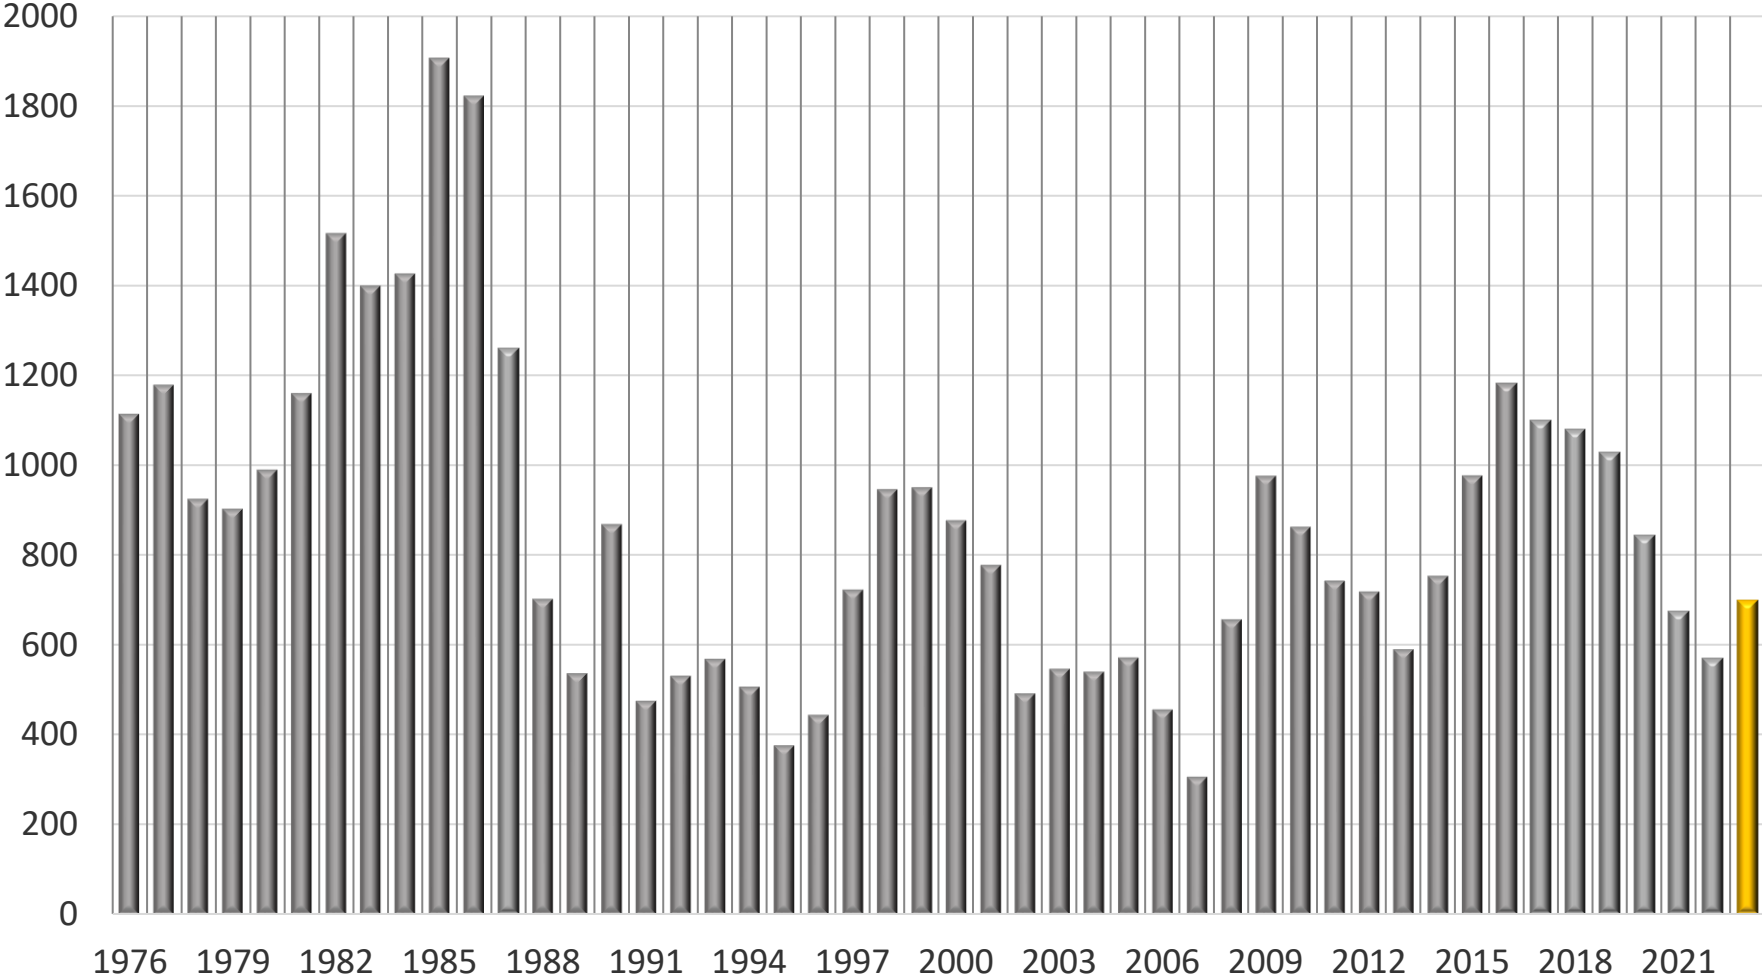

U.S. Wheat Stocks

Million Bushels : 1976-2023 (USDA Projection)

Source: USDA - ERS