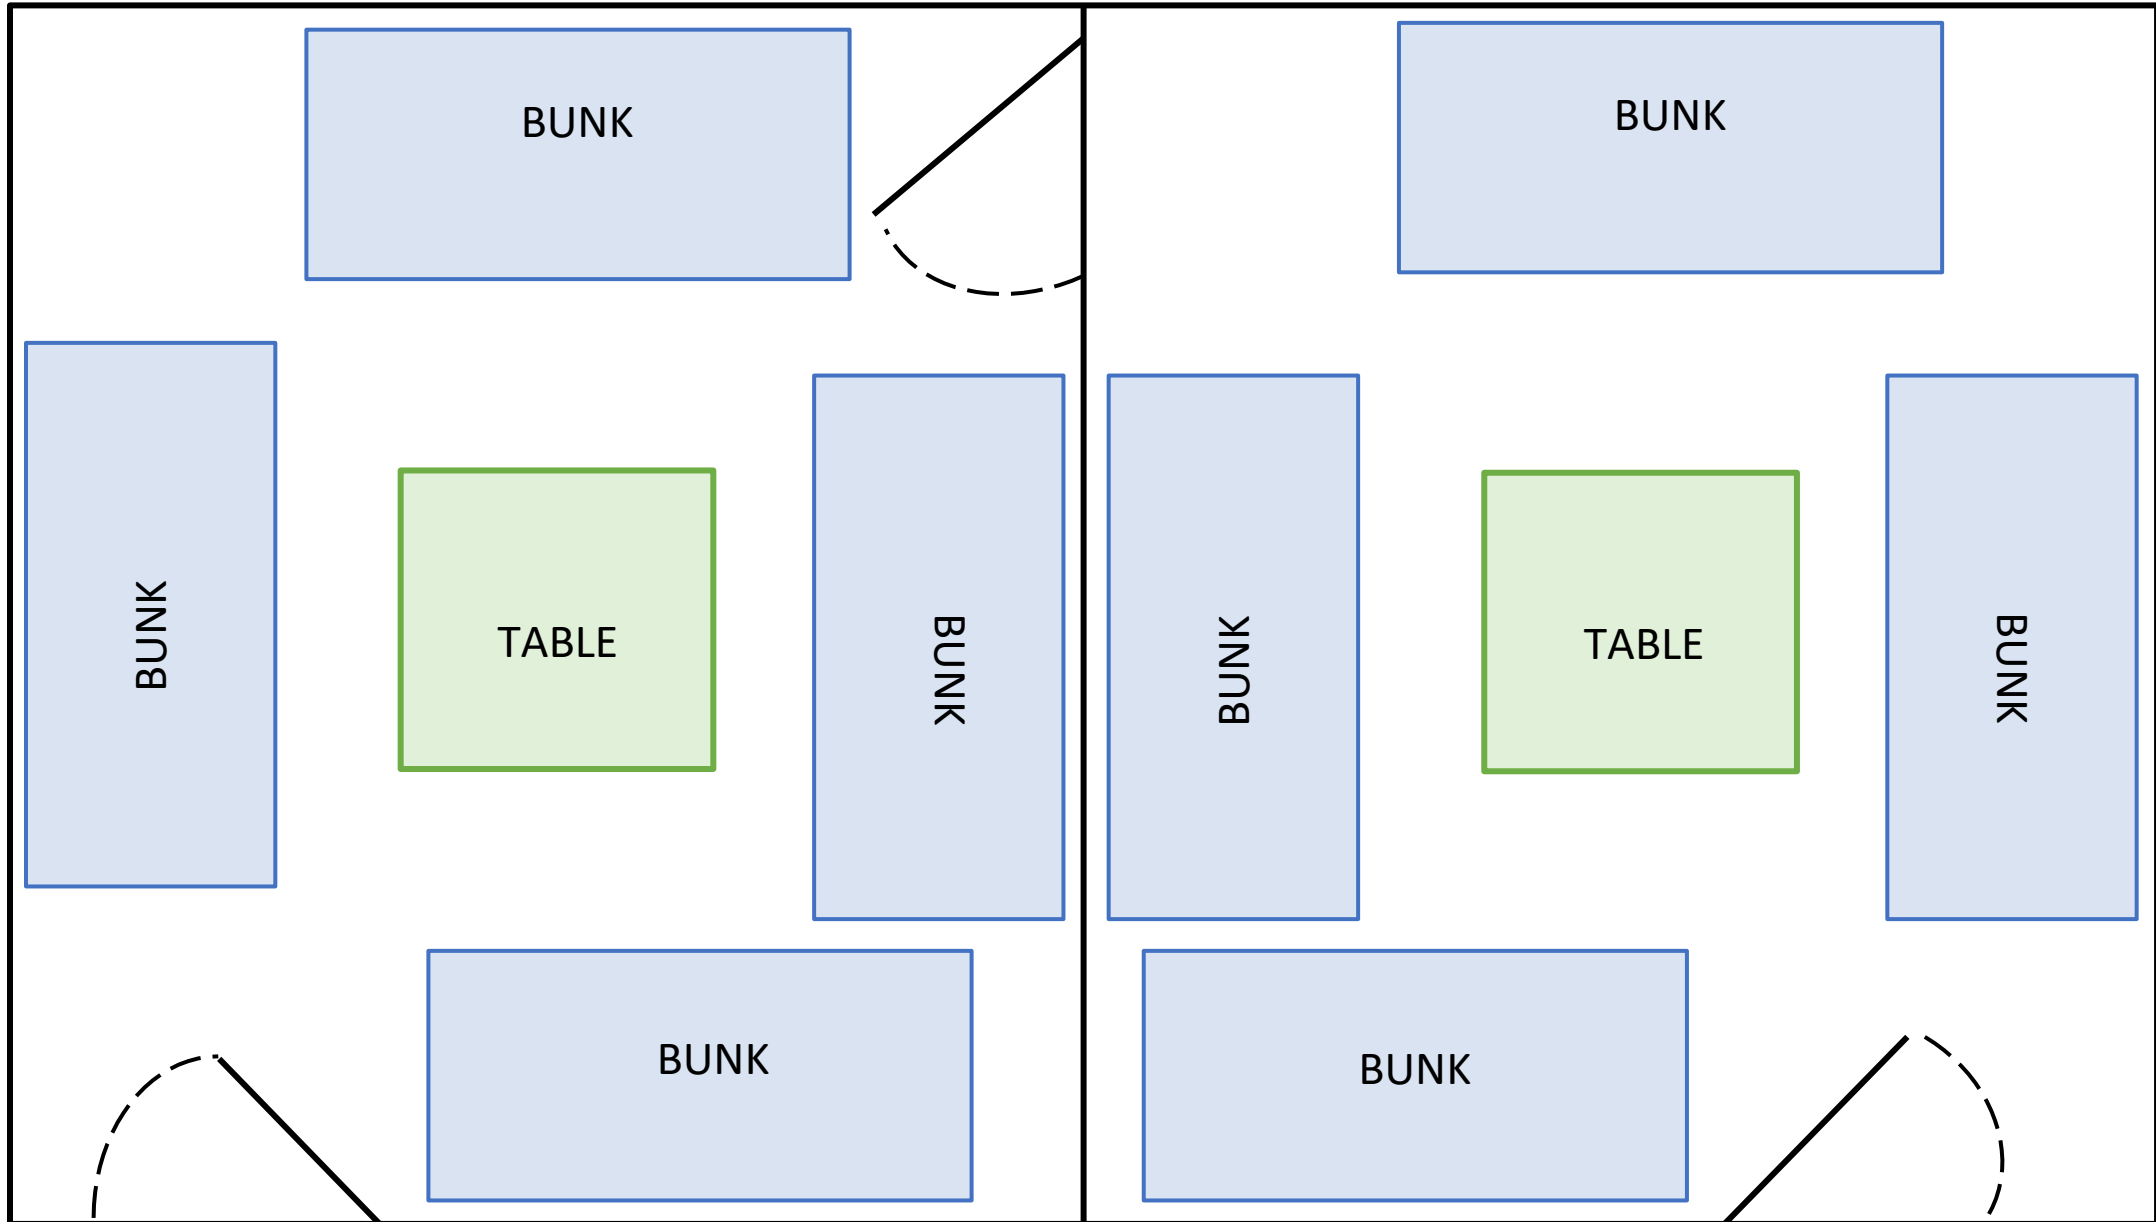

16 Person Bunk House (2 Bunk House Units)

20 Person Sleeping Space