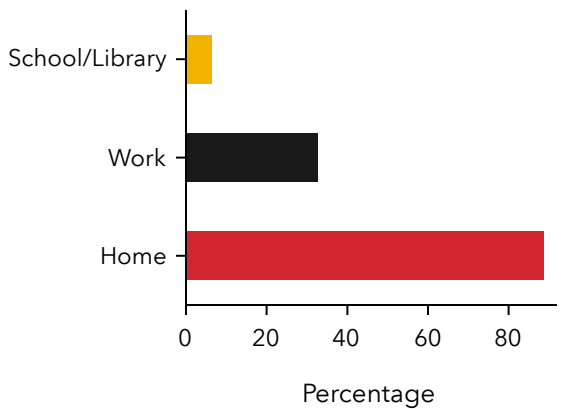

DIGITAL ACCESS

Custer County, ID

BROADBAND PROVIDERS

11

Business Providers

11

Consumer Providers

USE OF INTERNET BY PLACE