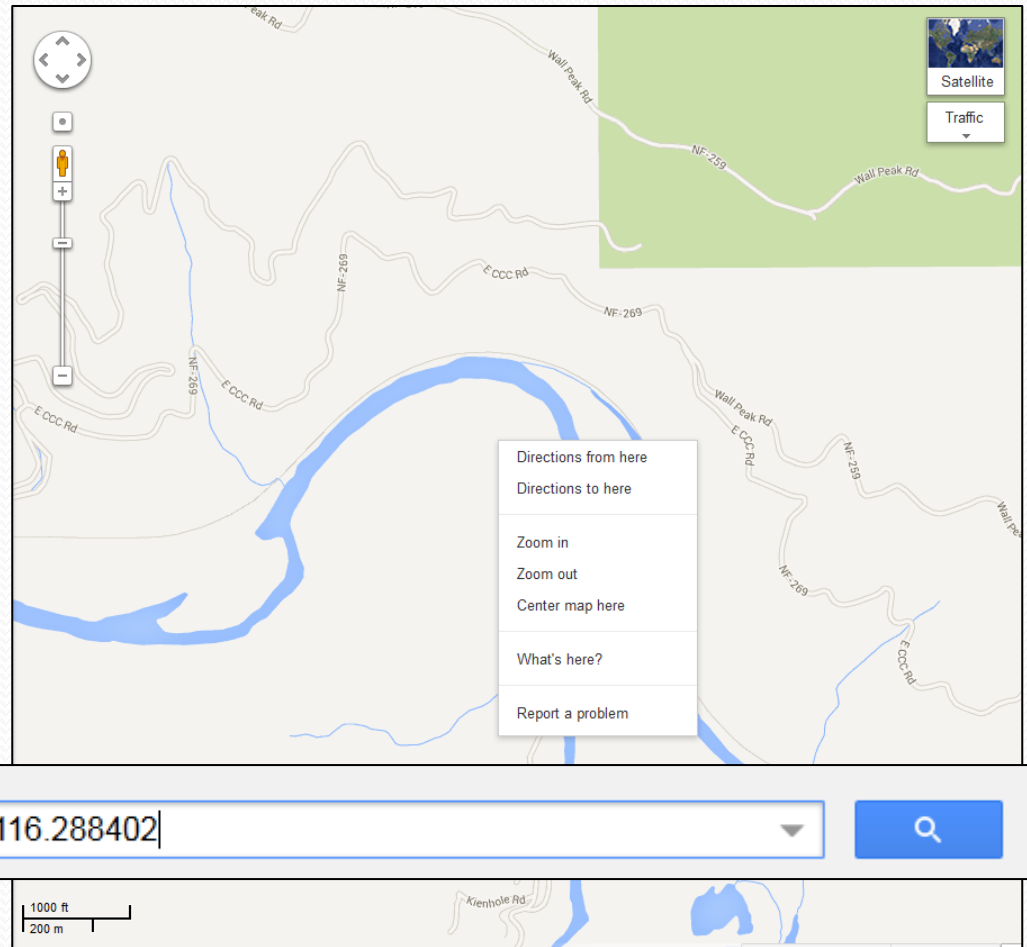

Watershed Mapping

Finding your way

Watershed Addresses

- Hydrologic Unit Codes (HUCs)
 - Pacific Northwest **17**
 - Kootenai-Pend Oreille-Spokane **1701**
 - Spokane **170103**
 - Coeur d'Alene Lake **17010303**
- EPA Surf Your Watershed
 - <http://cfpub.epa.gov/surf/locate/index.cfm>
- USGS Science In Your Watershed
 - http://water.usgs.gov/wsc/map_index.html

- X coordinate—6 digits
- Y coordinate—7 digits
- Example—522808, 5243938

University of Idaho
Extension

GPS

- UTM Coordinates—set to NAD83

University of Idaho
Extension

IDAII₂O
MASTER WATER STEWARDS

Topographic Maps

- Need coordinates in UTM
- Maps available from various sources

Online

- Google Earth™
- Google Maps™

ArcExplorer

- Free download at:
www.esri.com/software/arcgis/explorer

Spatial Data

- Reasoning
- Importance
- Significance